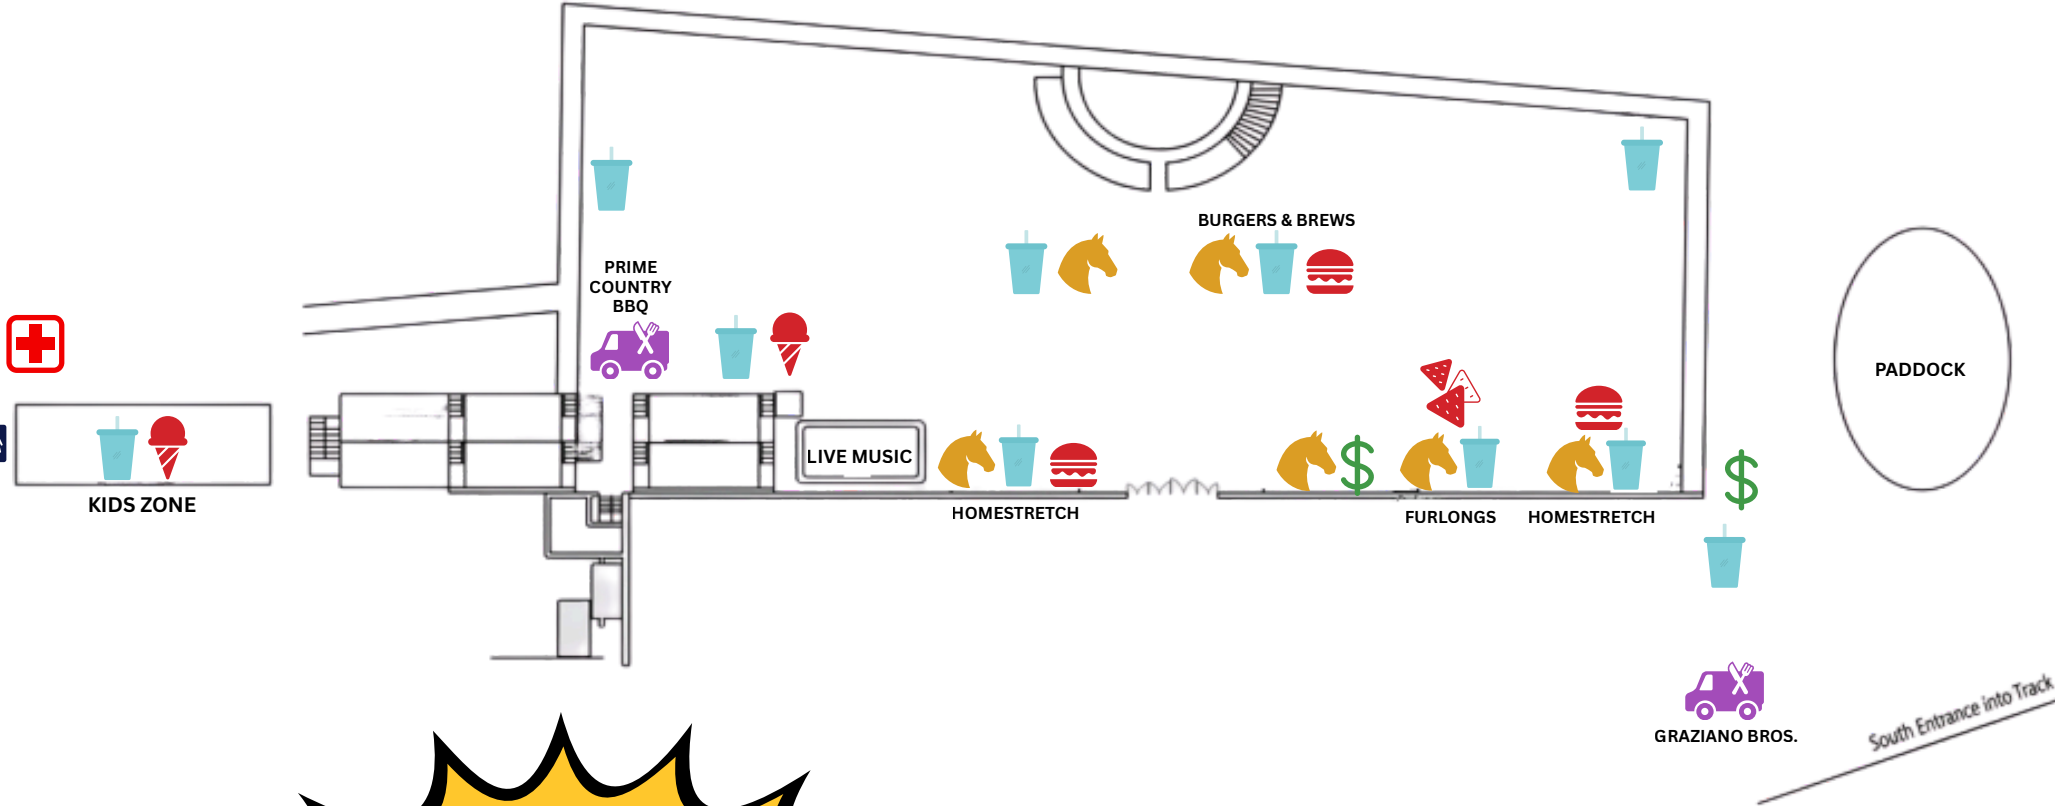

TRACK APRON

**CLICK THE FOOD
ICON TO VIEW
THE MENU**

POINTS OF INTEREST

- RESTROOMS
- DRINKS
- FOOD
- FOOD TRUCK
- PROGRAMS
- WAGERING

LEVEL 1

PAVILION

CLICK THE FOOD
ICON TO VIEW
THE MENU

POINTS OF INTEREST

-  RESTROOMS
-  FOOD
-  PROGRAMS
-  DRINKS
-  FOOD TRUCK
-  WAGERING

LEVEL 2

**CLICK THE FOOD
ICON TO VIEW
THE MENU**

POINTS OF INTEREST

RESTROOMS

DRINKS

FOOD

FOOD TRUCK

PROGRAMS

WAGERING

LEVEL 4

**CLICK THE FOOD
ICON TO VIEW
THE MENU**

POINTS OF INTEREST

- RESTROOMS
- DRINKS
- FOOD
- FOOD TRUCK
- PROGRAMS
- WAGERING