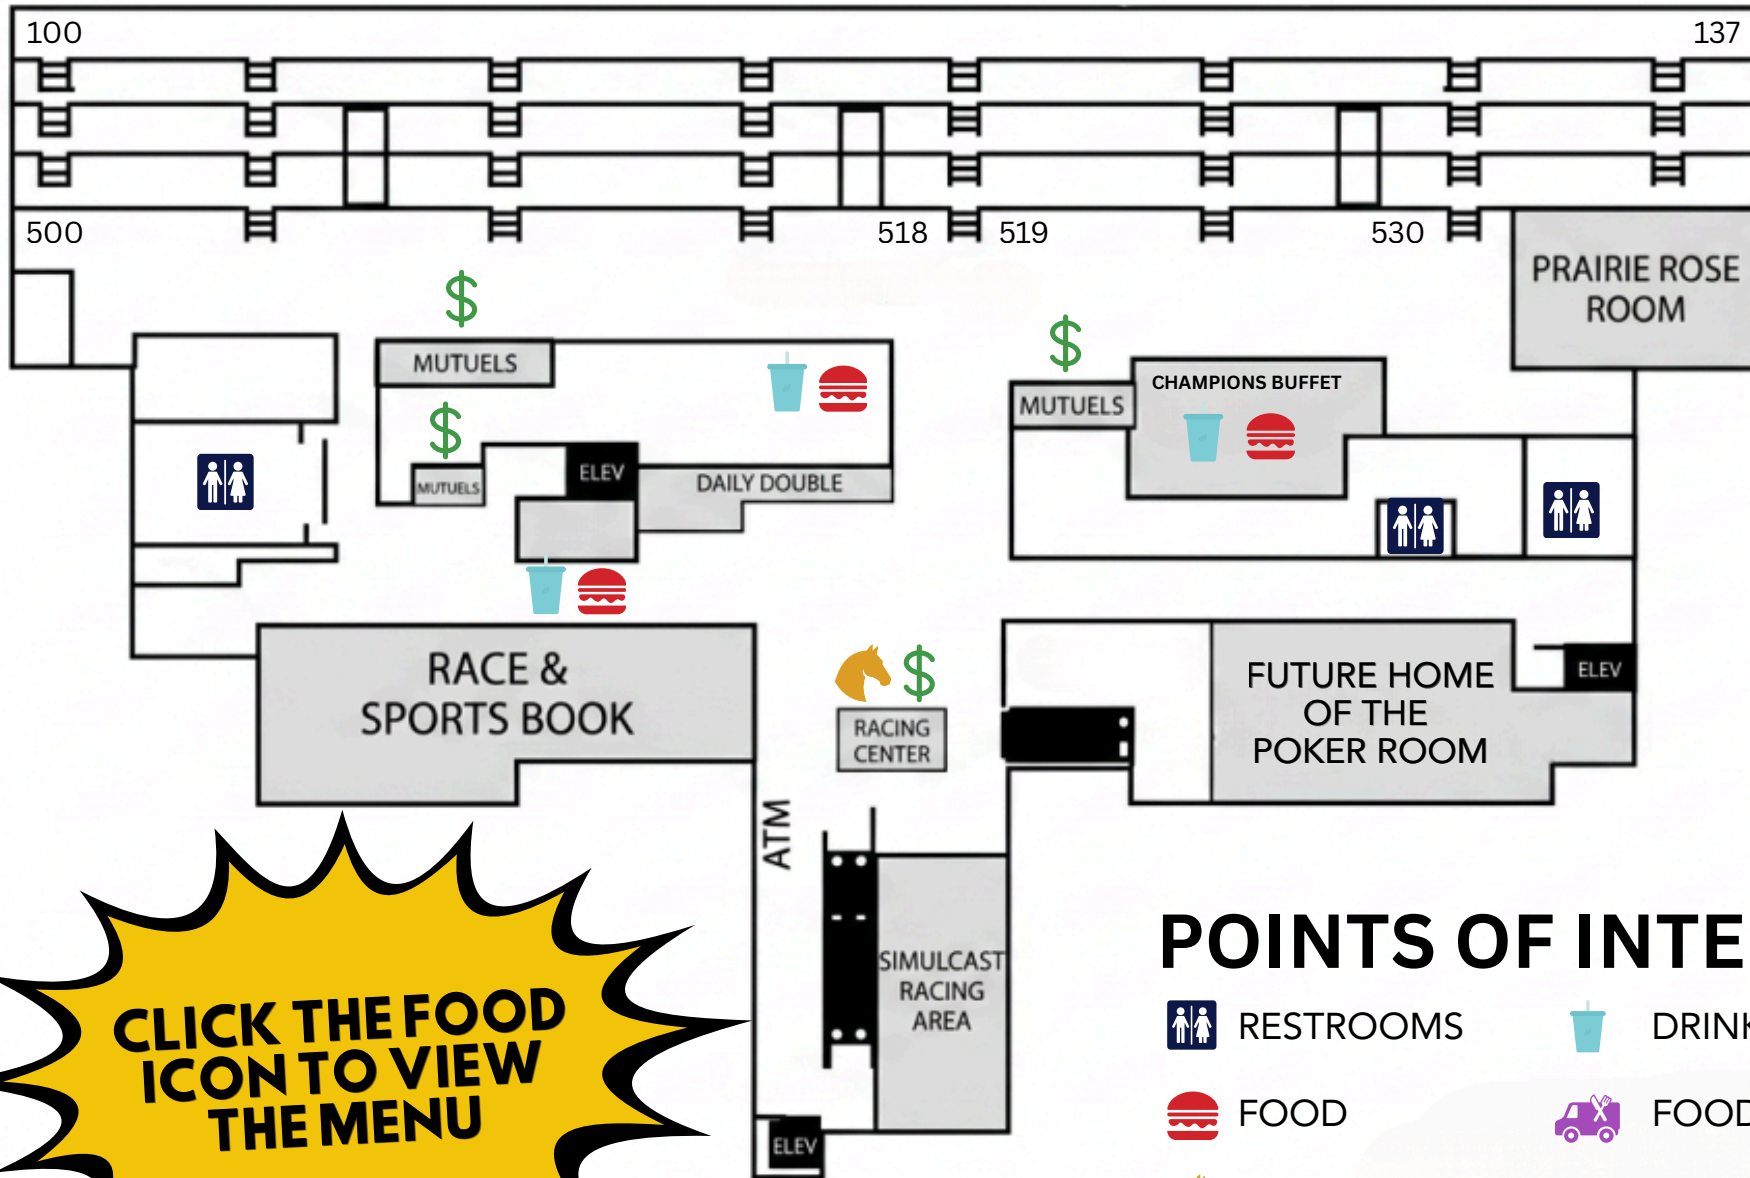

TRACK APRON

**CLICK THE FOOD
ICON TO VIEW
THE MENU**

POINTS OF INTEREST

- RESTROOMS
- DRINKS
- FOOD
- FOOD TRUCK
- PROGRAMS
- WAGERING

LEVEL 1

PAVILION

CLICK THE FOOD
ICON TO VIEW
THE MENU

POINTS OF INTEREST

-  RESTROOMS
-  FOOD
-  PROGRAMS
-  DRINKS
-  FOOD TRUCK
-  WAGERING

LEVEL 2

**CLICK THE FOOD
ICON TO VIEW
THE MENU**

POINTS OF INTEREST

RESTROOMS

DRINKS

FOOD

FOOD TRUCK

PROGRAMS

WAGERING

LEVEL 4

**CLICK THE FOOD
ICON TO VIEW
THE MENU**

POINTS OF INTEREST

- RESTROOMS
- DRINKS
- FOOD
- FOOD TRUCK
- PROGRAMS
- WAGERING