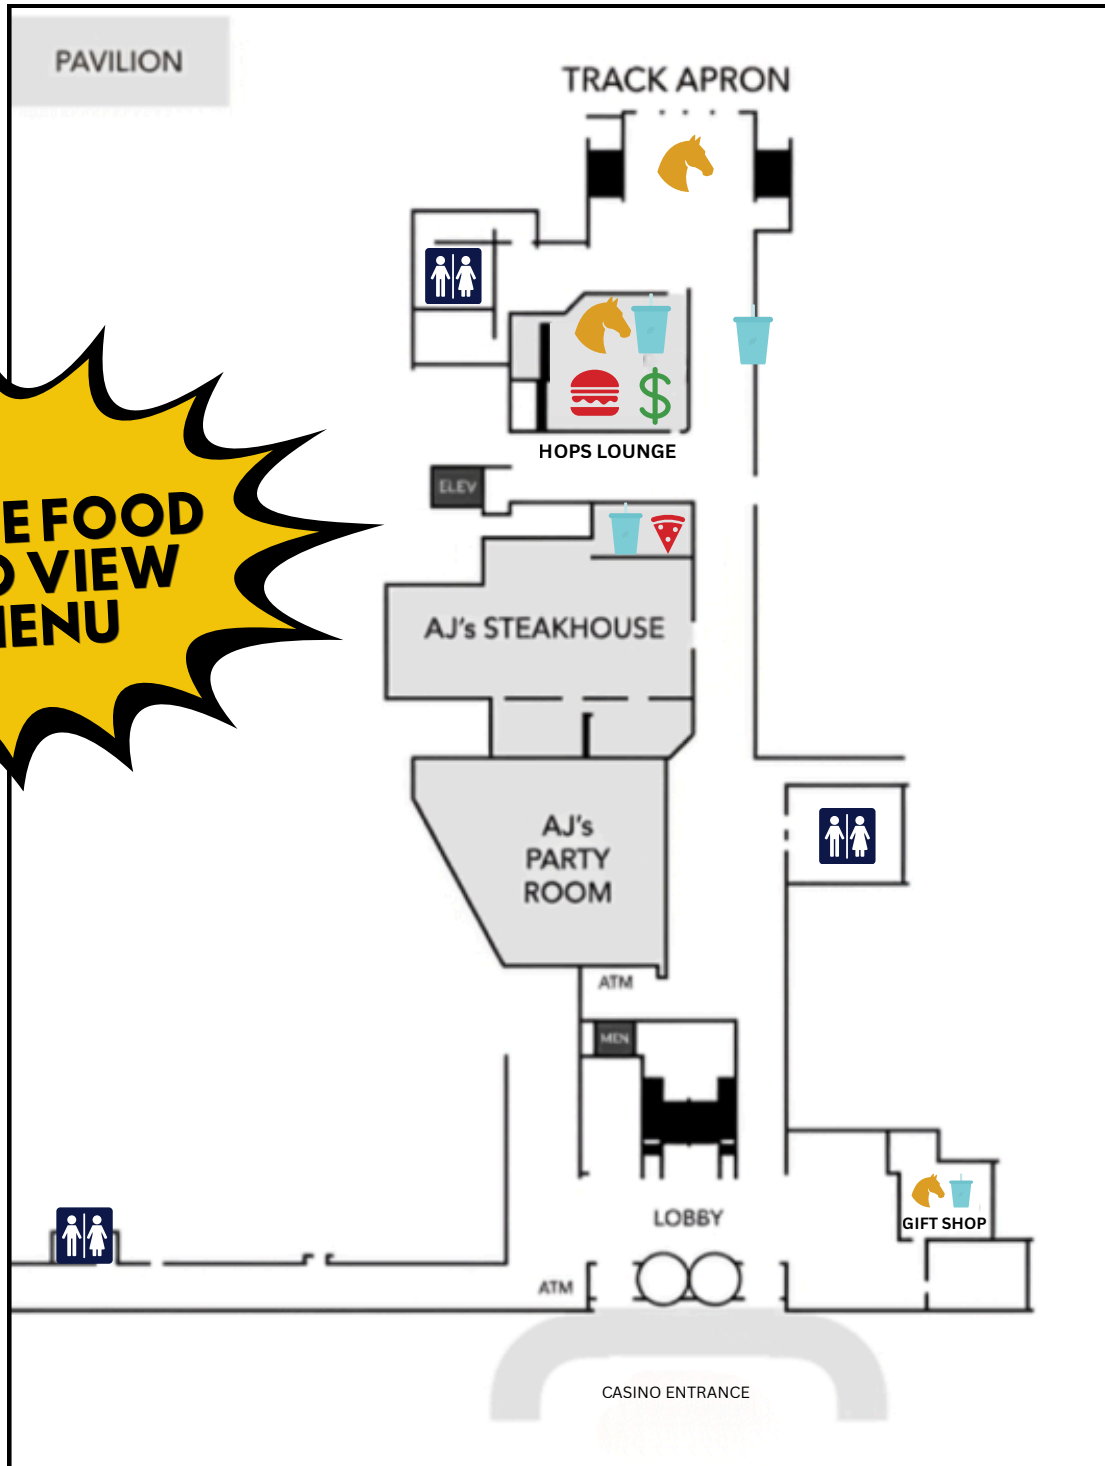

TRACK APRON

**CLICK THE FOOD
ICON TO VIEW
THE MENU**

POINTS OF INTEREST

- RESTROOMS
- DRINKS
- FOOD
- FOOD TRUCK
- PROGRAMS
- WAGERING

LEVEL 1

PAVILION

CLICK THE FOOD
ICON TO VIEW
THE MENU

POINTS OF INTEREST

-  RESTROOMS
-  FOOD
-  PROGRAMS
-  DRINKS
-  FOOD TRUCK
-  WAGERING

LEVEL 2

**CLICK THE FOOD
ICON TO VIEW
THE MENU**

POINTS OF INTEREST

RESTROOMS

DRINKS

FOOD

FOOD TRUCK

PROGRAMS

WAGERING

LEVEL 4

**CLICK THE FOOD
ICON TO VIEW
THE MENU**

POINTS OF INTEREST

- RESTROOMS
- DRINKS
- FOOD
- FOOD TRUCK
- PROGRAMS
- WAGERING