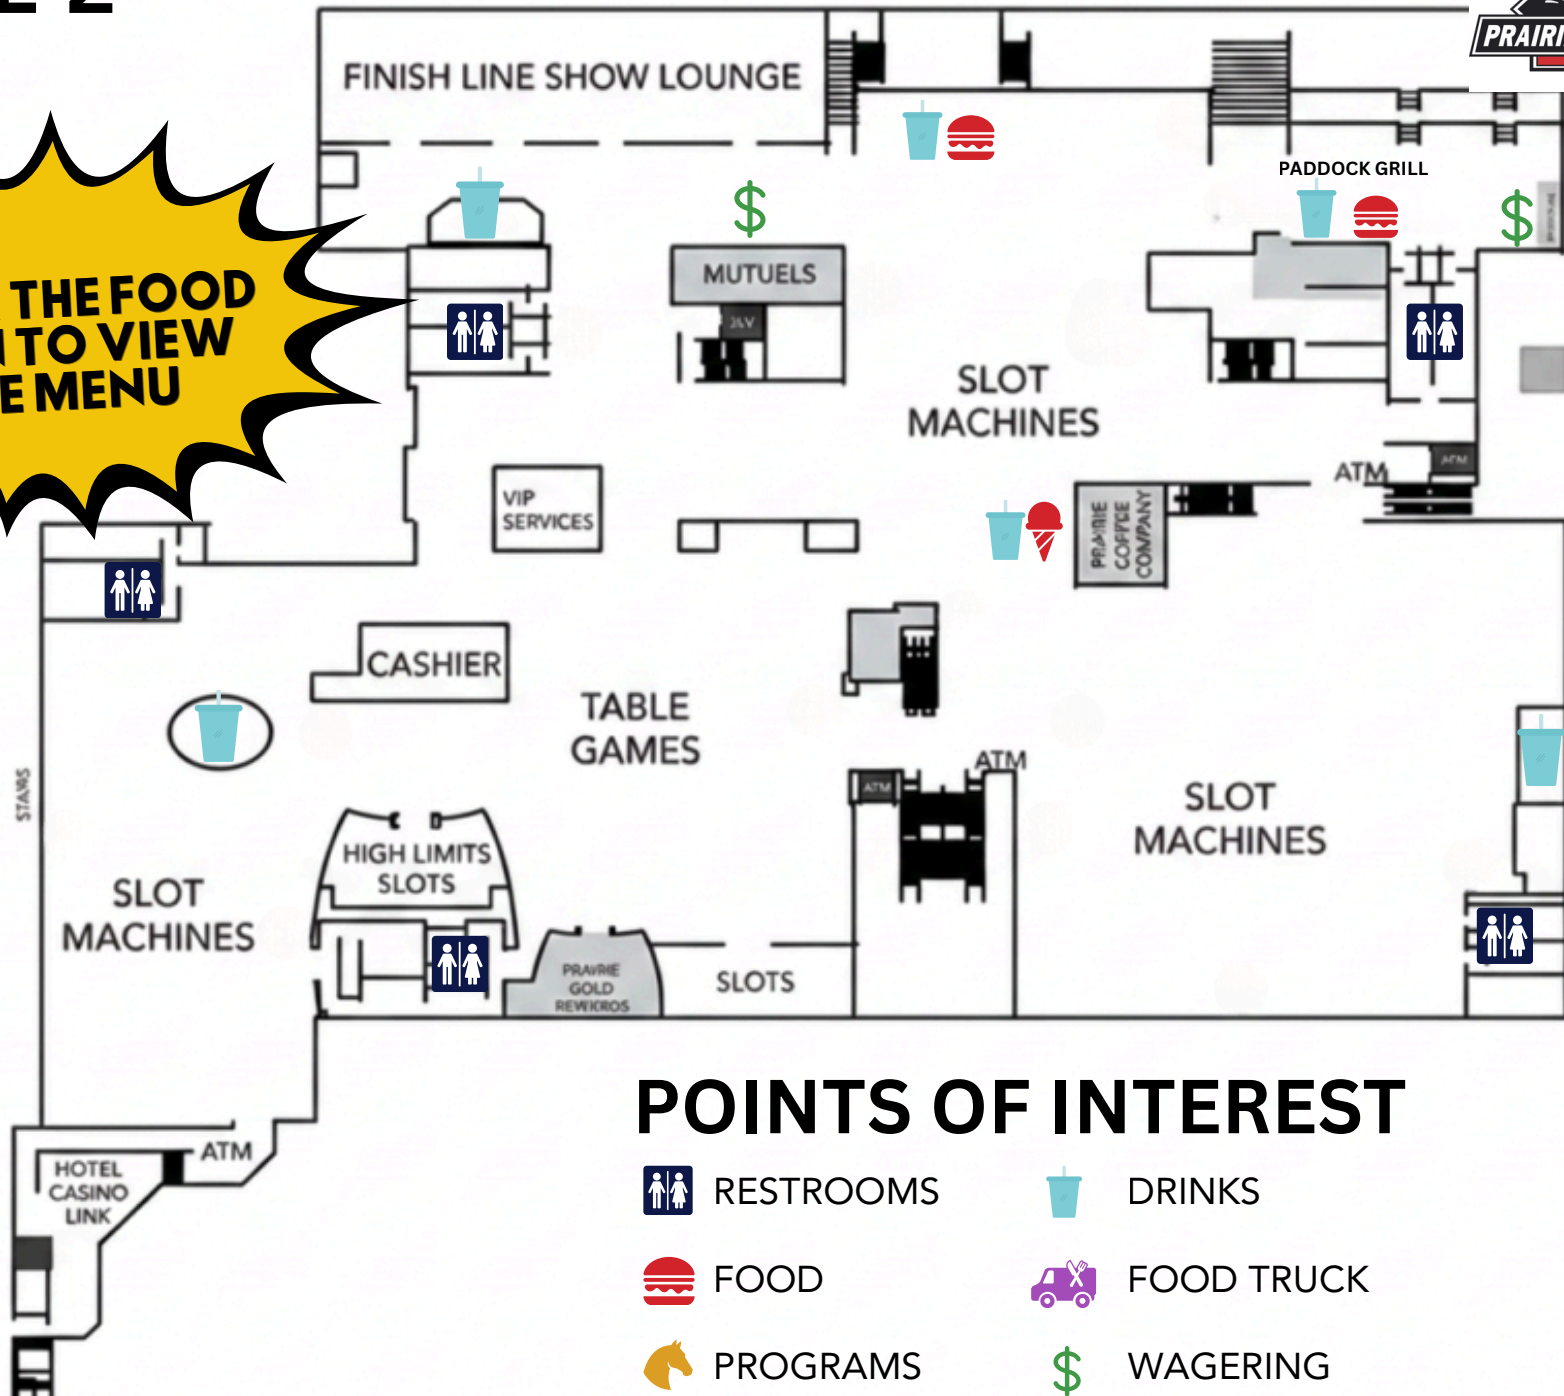

TRACK APRON

**CLICK THE FOOD
ICON TO VIEW
THE MENU**

POINTS OF INTEREST

- RESTROOMS
- DRINKS
- FOOD
- FOOD TRUCK
- PROGRAMS
- WAGERING

LEVEL 1

PAVILION

CLICK THE FOOD
ICON TO VIEW
THE MENU

POINTS OF INTEREST

-  RESTROOMS
-  FOOD
-  PROGRAMS
-  DRINKS
-  FOOD TRUCK
-  WAGERING

LEVEL 2

**CLICK THE FOOD
ICON TO VIEW
THE MENU**

POINTS OF INTEREST

RESTROOMS

DRINKS

FOOD

FOOD TRUCK

PROGRAMS

WAGERING

LEVEL 4

**CLICK THE FOOD
ICON TO VIEW
THE MENU**

POINTS OF INTEREST

- RESTROOMS
- DRINKS
- FOOD
- FOOD TRUCK
- PROGRAMS
- WAGERING