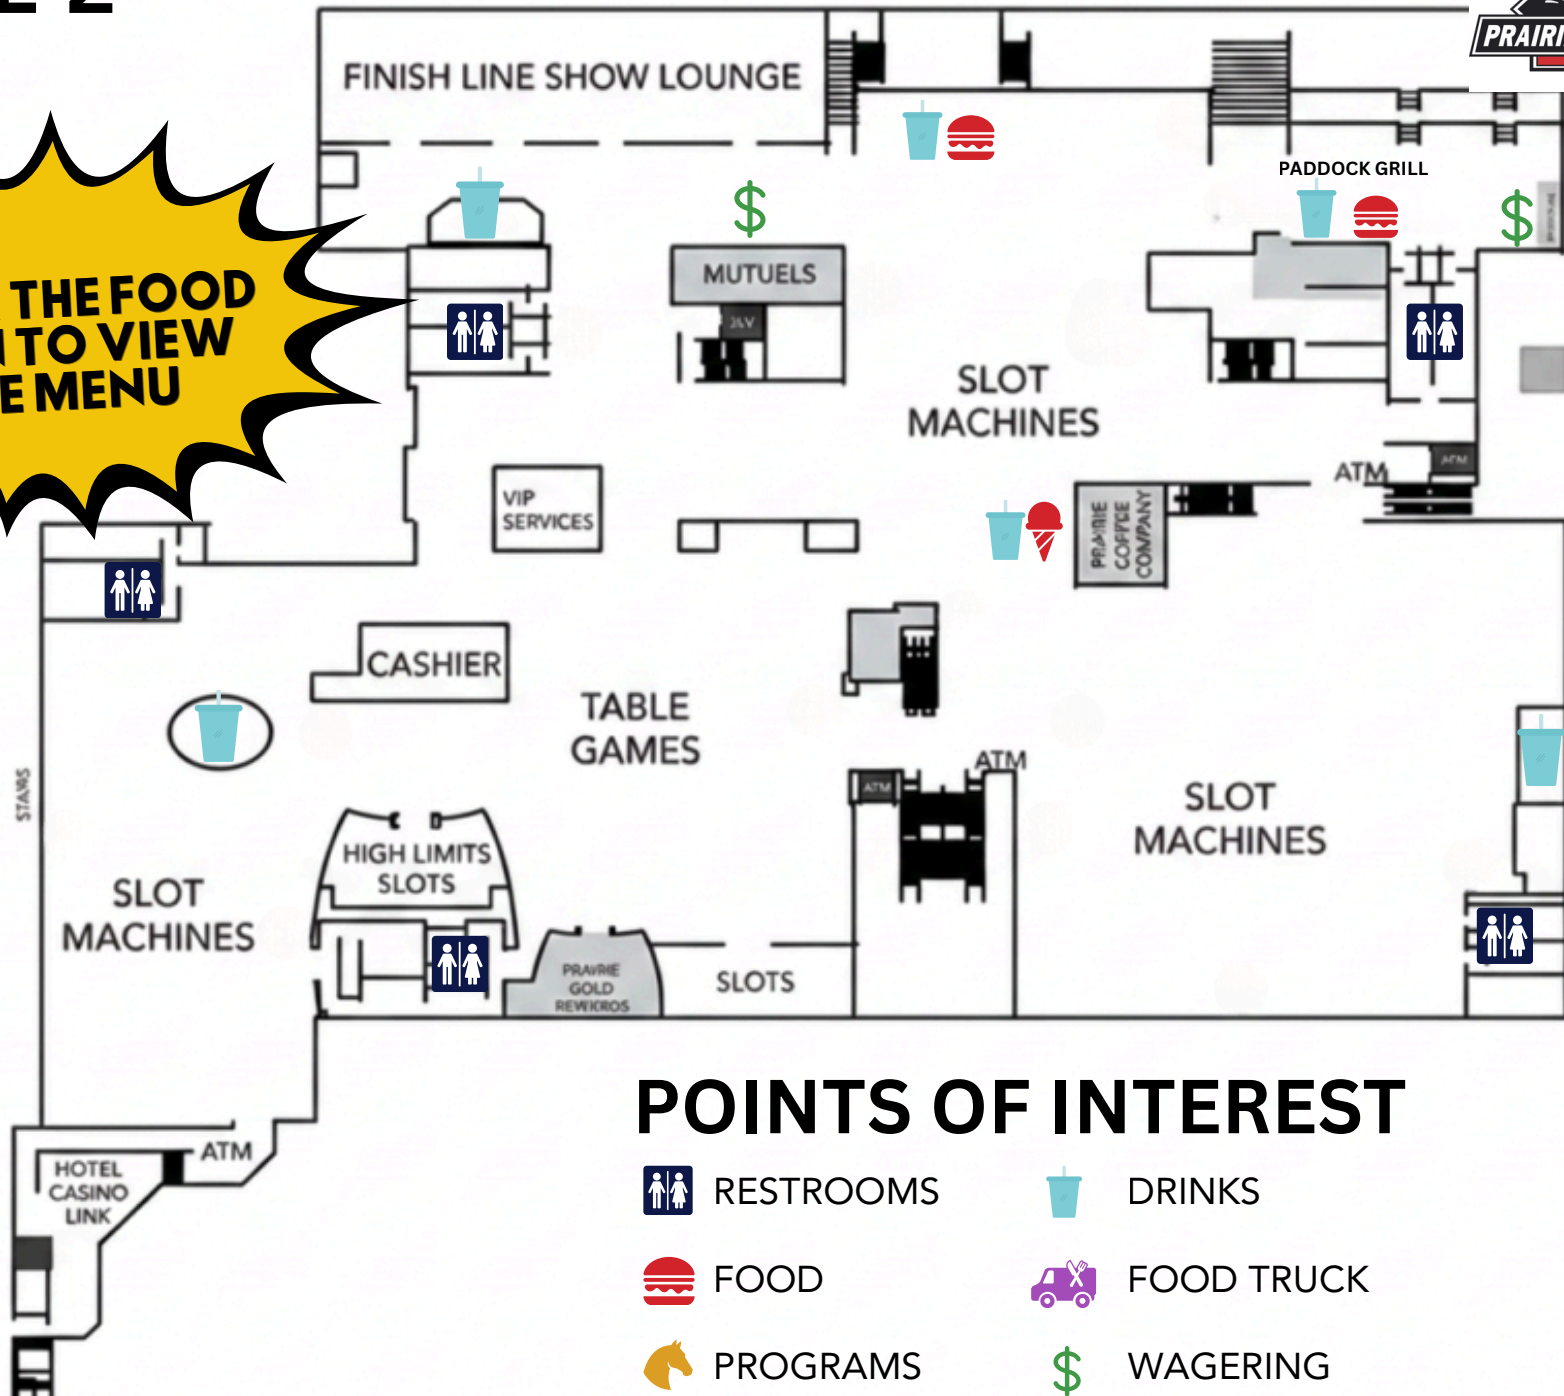

TRACK APRON

**CLICK THE FOOD
ICON TO VIEW
THE MENU**

POINTS OF INTEREST

-  RESTROOMS
-  DRINKS
-  FOOD
-  FOOD TRUCK
-  PROGRAMS
-  WAGERING

LEVEL 1

PAVILION

**CLICK THE FOOD
ICON TO VIEW
THE MENU**

POINTS OF INTEREST

-  RESTROOMS
-  FOOD
-  PROGRAMS
-  DRINKS
-  FOOD TRUCK
-  WAGERING

LEVEL 2

**CLICK THE FOOD
ICON TO VIEW
THE MENU**

POINTS OF INTEREST

RESTROOMS

DRINKS

FOOD

FOOD TRUCK

PROGRAMS

WAGERING

LEVEL 4

**CLICK THE FOOD
ICON TO VIEW
THE MENU**

POINTS OF INTEREST

- RESTROOMS
- DRINKS
- FOOD
- FOOD TRUCK
- PROGRAMS
- WAGERING