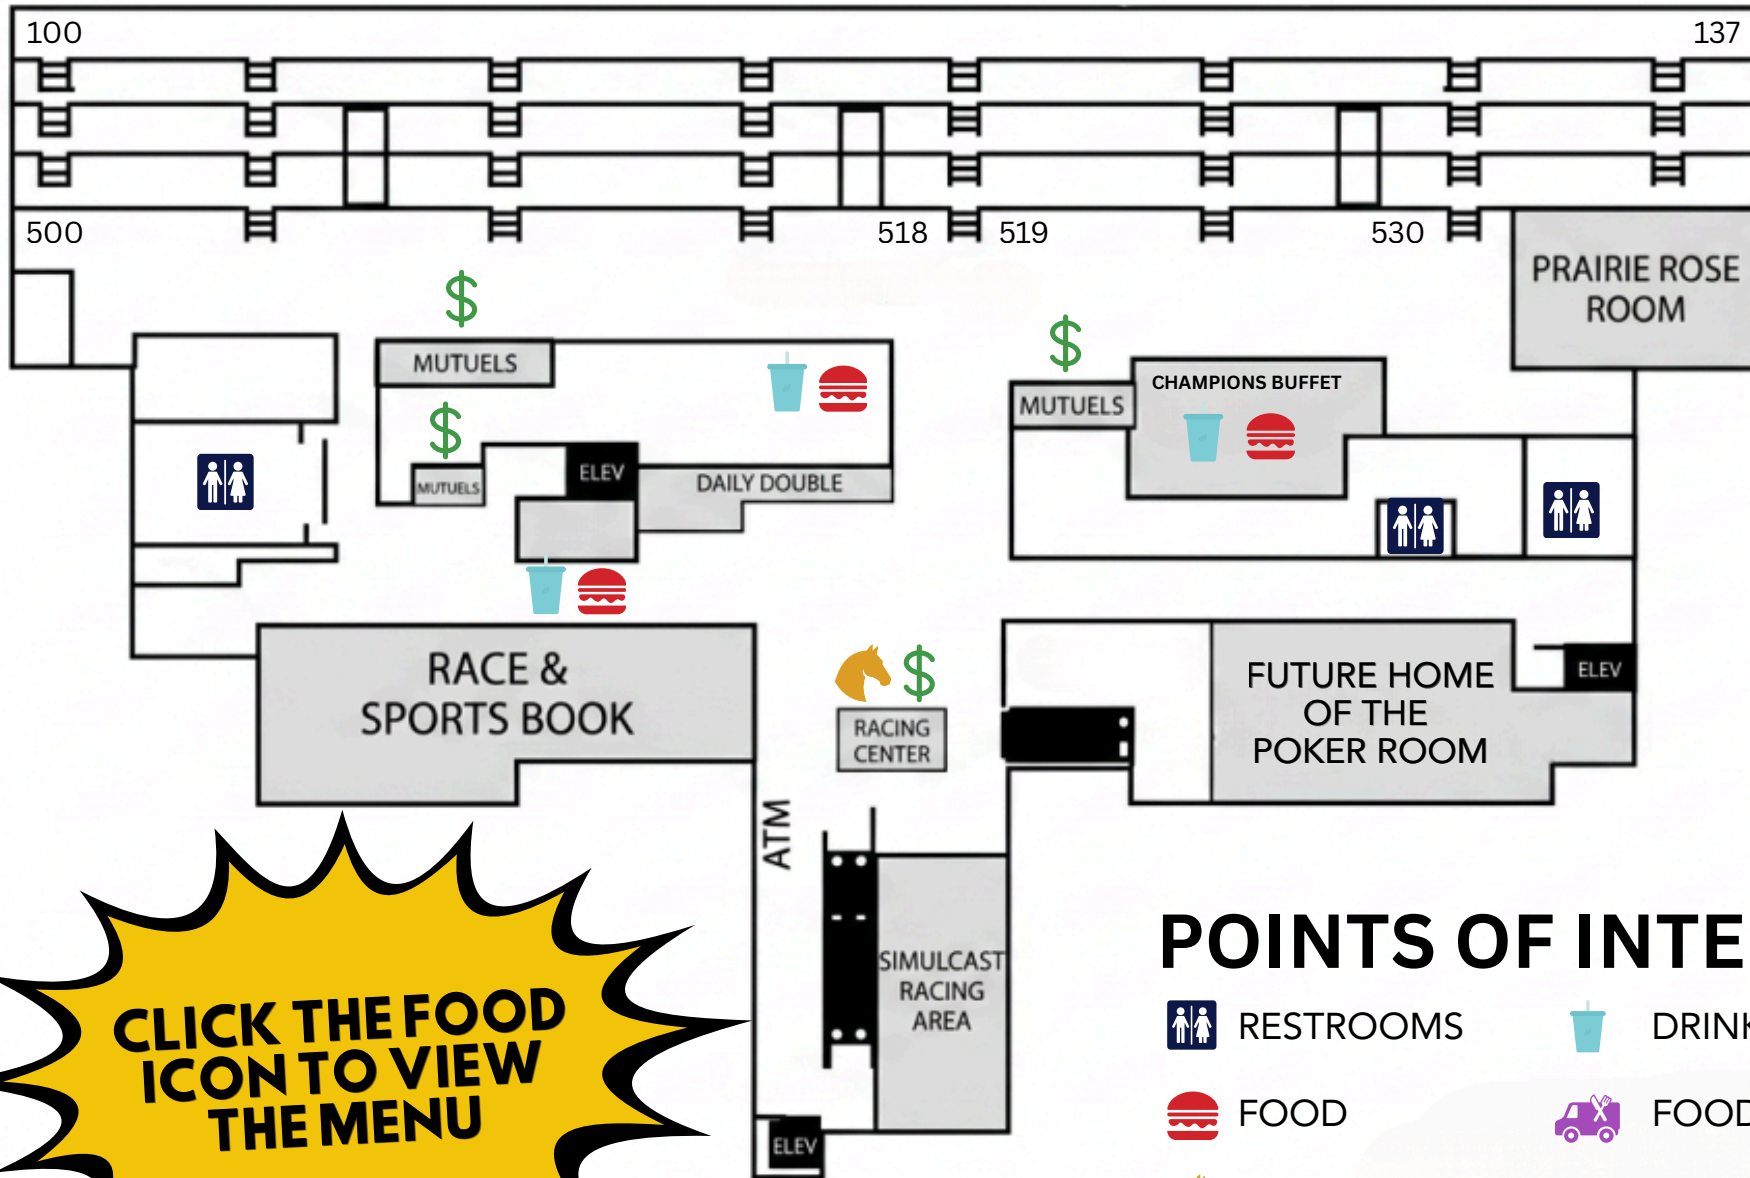

TRACK APRON

**CLICK THE FOOD
ICON TO VIEW
THE MENU**

POINTS OF INTEREST

-  RESTROOMS
-  DRINKS
-  FOOD
-  FOOD TRUCK
-  PROGRAMS
-  WAGERING

LEVEL 1

PAVILION

**CLICK THE FOOD
ICON TO VIEW
THE MENU**

POINTS OF INTEREST

-  RESTROOMS
-  FOOD
-  PROGRAMS
-  DRINKS
-  FOOD TRUCK
-  WAGERING

LEVEL 2

**CLICK THE FOOD
ICON TO VIEW
THE MENU**

POINTS OF INTEREST

RESTROOMS

DRINKS

FOOD

FOOD TRUCK

PROGRAMS

WAGERING

LEVEL 4

**CLICK THE FOOD
ICON TO VIEW
THE MENU**

POINTS OF INTEREST

- RESTROOMS
- DRINKS
- FOOD
- FOOD TRUCK
- PROGRAMS
- WAGERING