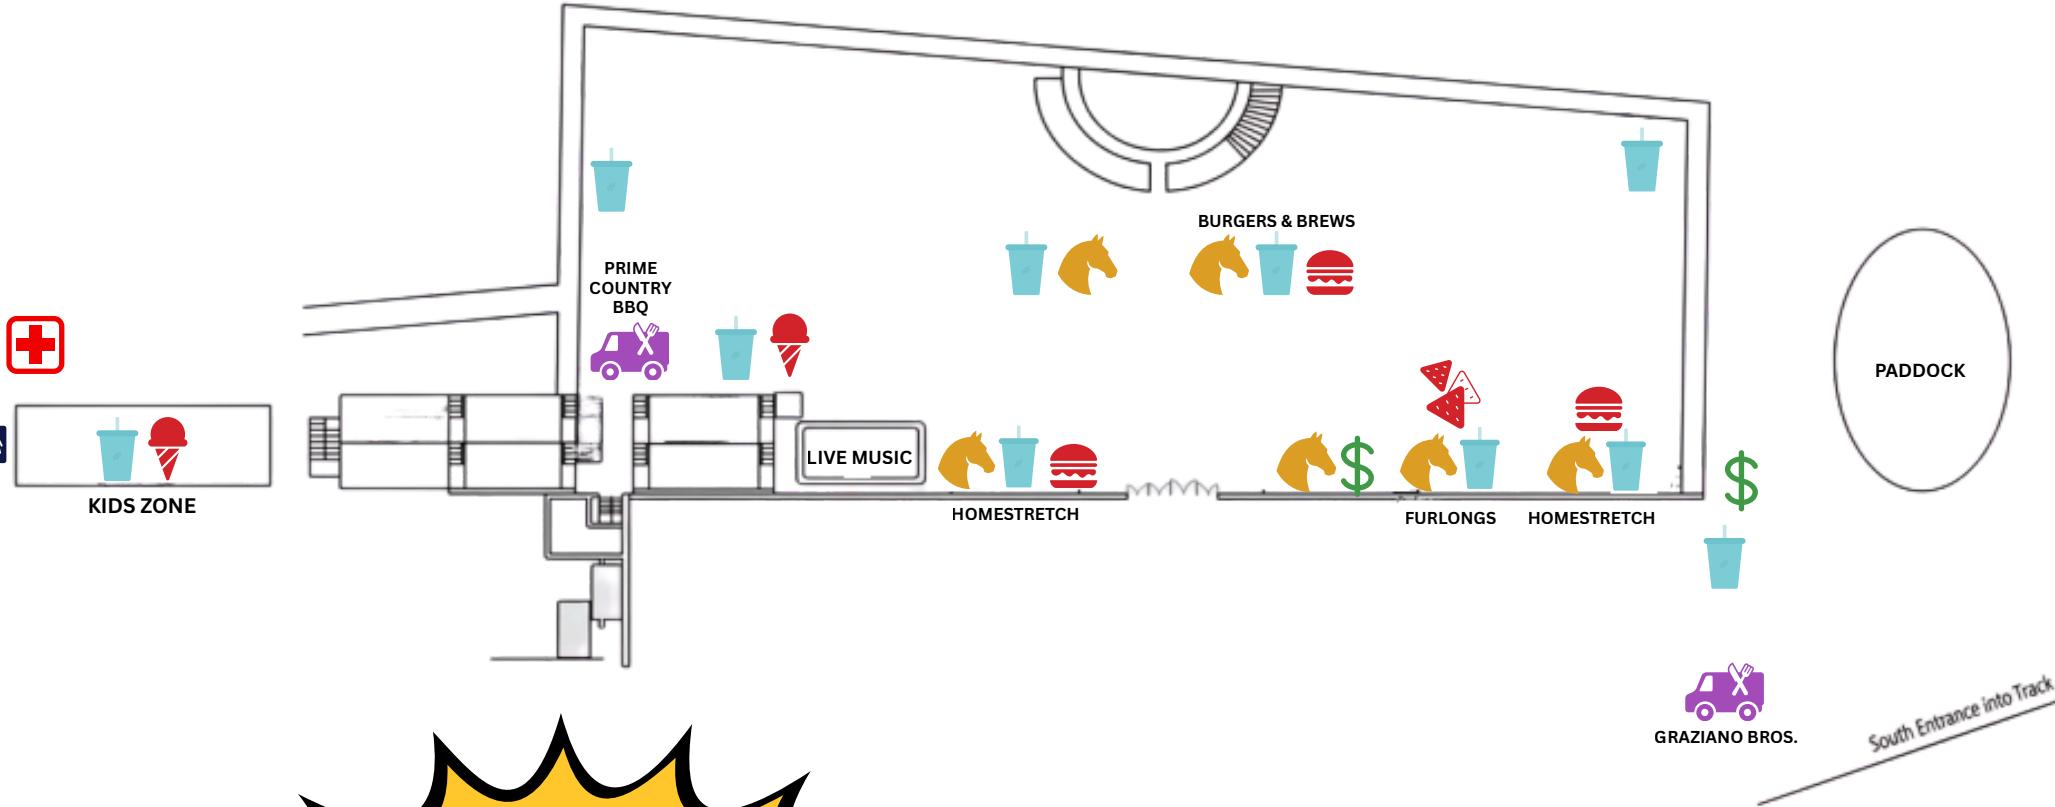

TRACK APRON

**CLICK THE FOOD
ICON TO VIEW
THE MENU**

POINTS OF INTEREST

-  RESTROOMS
-  DRINKS
-  FOOD
-  FOOD TRUCK
-  PROGRAMS
-  WAGERING

LEVEL 1

PAVILION

**CLICK THE FOOD
ICON TO VIEW
THE MENU**

POINTS OF INTEREST

-  RESTROOMS
-  FOOD
-  PROGRAMS
-  DRINKS
-  FOOD TRUCK
-  WAGERING

LEVEL 2

**CLICK THE FOOD
ICON TO VIEW
THE MENU**

POINTS OF INTEREST

RESTROOMS

DRINKS

FOOD

FOOD TRUCK

PROGRAMS

WAGERING

LEVEL 4

**CLICK THE FOOD
ICON TO VIEW
THE MENU**

POINTS OF INTEREST

- RESTROOMS
- DRINKS
- FOOD
- FOOD TRUCK
- PROGRAMS
- WAGERING